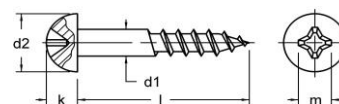

Vijak za drvo sa poluokruglom glavom i križnim urezom
 Cross recessed round head wood screws
 Halbrund-Holzschrauben

Zn

| ds | 2,5 | 3,0 | 3,5 | 4,0 | 4,5 | 5,0 | 6,0 | 8,0 |
|------|------|------|------|------|------|-------|-------|-----|
| dk | 4,80 | 6,00 | 7,00 | 8,00 | 9,00 | 10,00 | 12,00 | |
| k | 1,70 | 2,10 | 2,40 | 2,80 | 3,10 | 3,50 | 3,80 | |
| m | 2,30 | 2,70 | 3,70 | 4,10 | 4,40 | 4,80 | 6,60 | |
| L/ds | 2,5 | 3 | 3,5 | 4 | 4,5 | 5 | 6 | 8 |
| 10 | 0 | 0 | 0 | | | | | |
| 12 | 0 | 0 | 0 | 0 | | | | |
| 16 | 0 | 0 | 0 | 0 | 0 | | | |
| 20 | 0 | 0 | 0 | 0 | 0 | 0 | | |
| 25 | 0 | 0 | 0 | 0 | 0 | 0 | | |
| 30 | | 0 | 0 | 0 | 0 | 0 | 0 | 0 |
| 35 | | 0 | 0 | 0 | 0 | 0 | 0 | 0 |
| 40 | | 0 | 0 | 0 | 0 | 0 | 0 | 0 |
| 45 | | 0 | 0 | 0 | 0 | 0 | 0 | 0 |
| 50 | | | 0 | 0 | 0 | 0 | 0 | 0 |
| 55 | | | | 0 | 0 | 0 | 0 | 0 |
| 60 | | | | 0 | 0 | 0 | 0 | 0 |
| 70 | | | | 0 | 0 | 0 | 0 | 0 |
| 80 | | | | | | 0 | 0 | 0 |
| 90 | | | | | | | 0 | 0 |
| 100 | | | | | | | | 0 |
| 120 | | | | | | | | 0 |